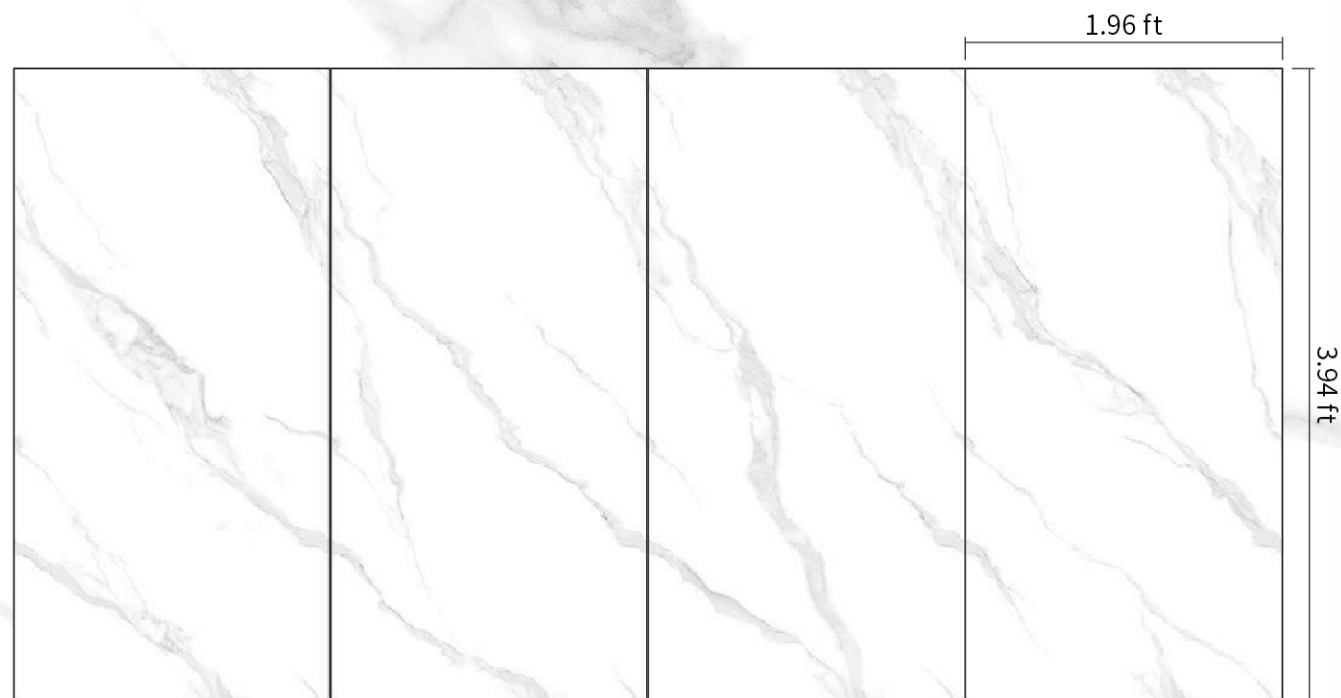

蒙特卡罗灰色

- ◆ Glossy Surface
- ◆ Continuous Texture
- ◆ Thickness: 0.35 ft

KAZEFURIWA

GT715032

风间岩

- ◆ Glossy Surface
- ◆ Continuous Texture
- ◆ Thickness: 0.35 ft

SNOW WHITE

TC126508

雪肌白

- ◆ Glossy Surface
- ◆ Continuous Texture
- ◆ Thickness: 0.35 ft

CLOUD GREY

LS612101

云灰

- ◆ Glossy Surface
- ◆ Continuous Texture
- ◆ Thickness: 0.35 ft

TIGER EYE GRAY

TC126306