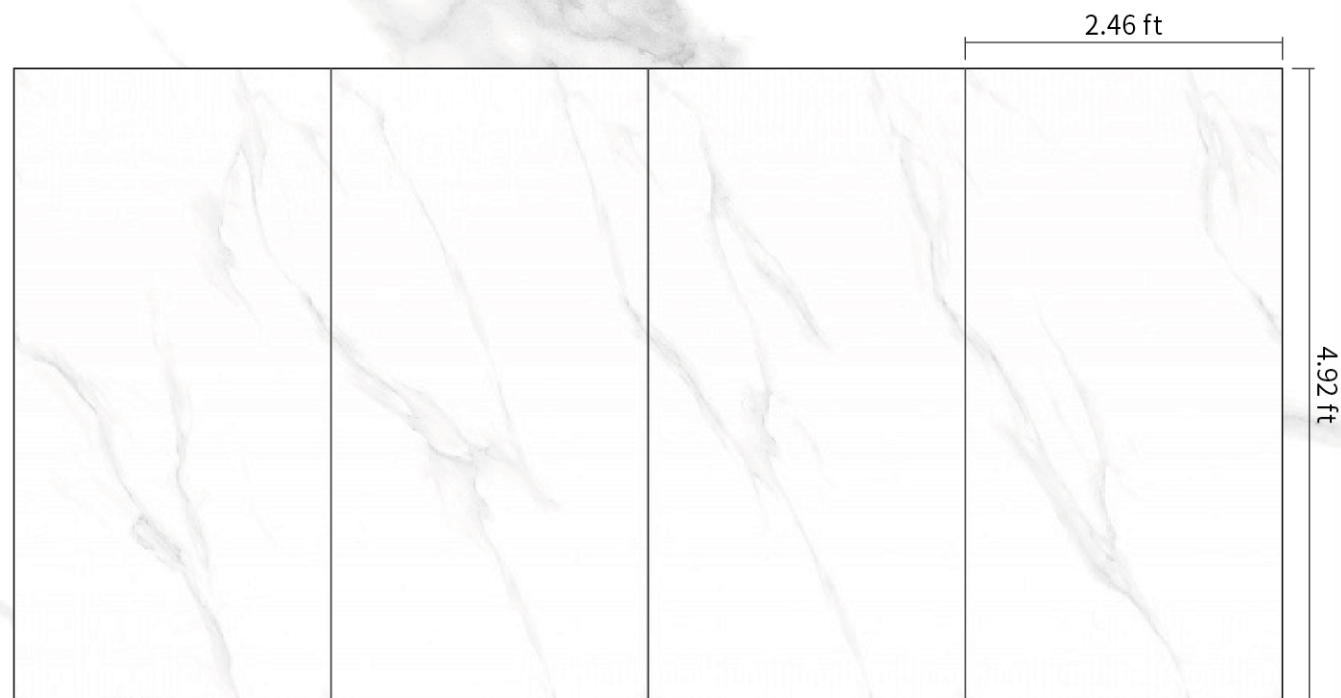

GENTLEMAN WHITE

715LW058

绅士白

- ◆ Glossy Surface
- ◆ Continuous Texture
- ◆ Thickness: 0.35 ft

LAPIS LAZULI WHITE

GT715201

琉璃白

- ◆ Glossy Surface
- ◆ Continuous Texture
- ◆ Thickness: 0.35 ft

GRANITE GREY

GT715027

流溪岩

- ◆ Glossy Surface
- ◆ Continuous Texture
- ◆ Thickness: 0.35 ft

CARMEN GREY

715LW083

卡门灰色

- ◆ Glossy Surface
- ◆ Continuous Texture
- ◆ Thickness: 0.35 ft