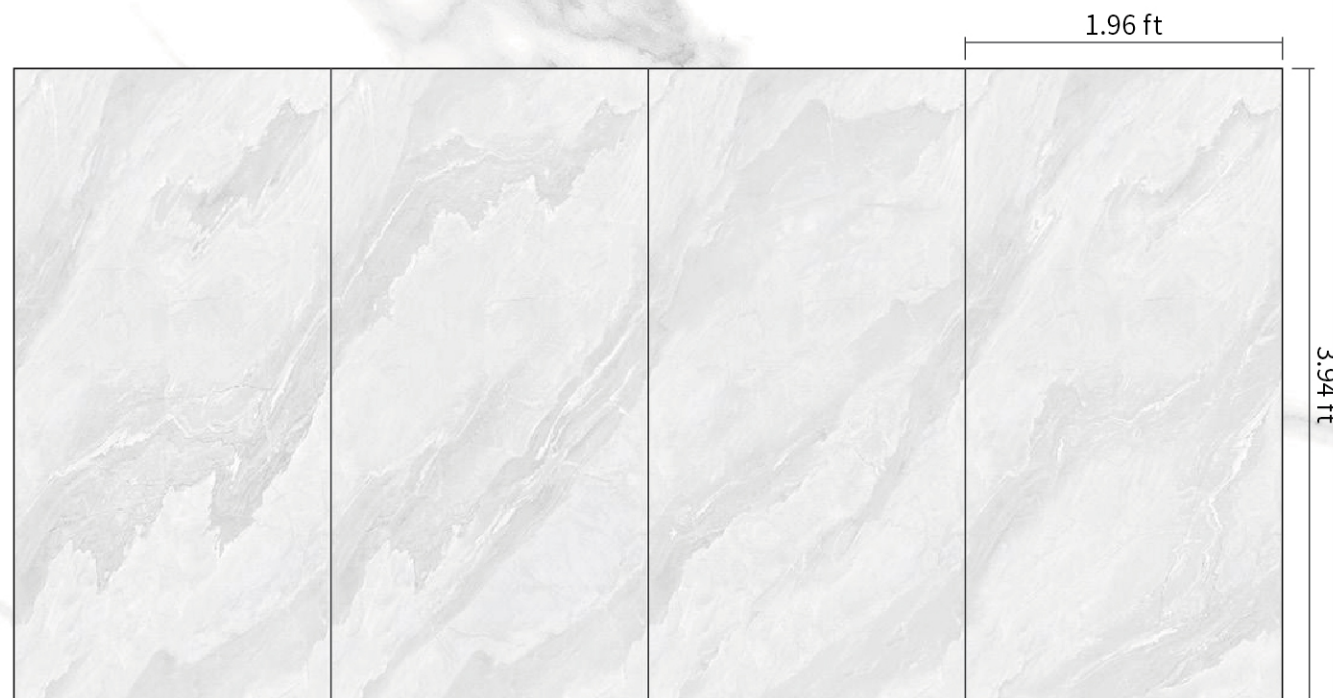

TIGER EYE GRAY

TC126306

虎眼灰

- Glossy Surface
- Continuous Texture
- Thickness: 0.35 ft