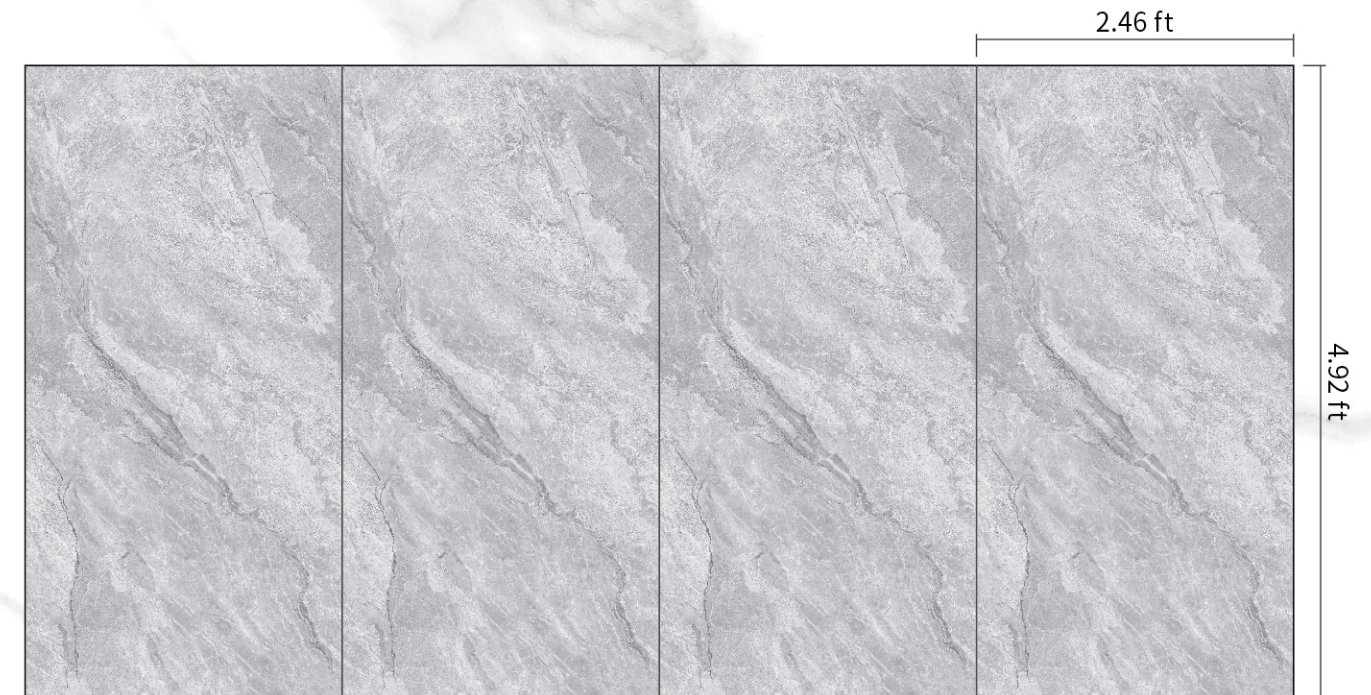

蒙特卡罗灰色

- ◆ Glossy Surface
- ◆ Continuous Texture
- ◆ Thickness: 0.35 ft

KAZEFURIWA

GT715032

风间岩

- ◆ Glossy Surface
- ◆ Continuous Texture
- ◆ Thickness: 0.35 ft

SNOW WHITE

TC126508