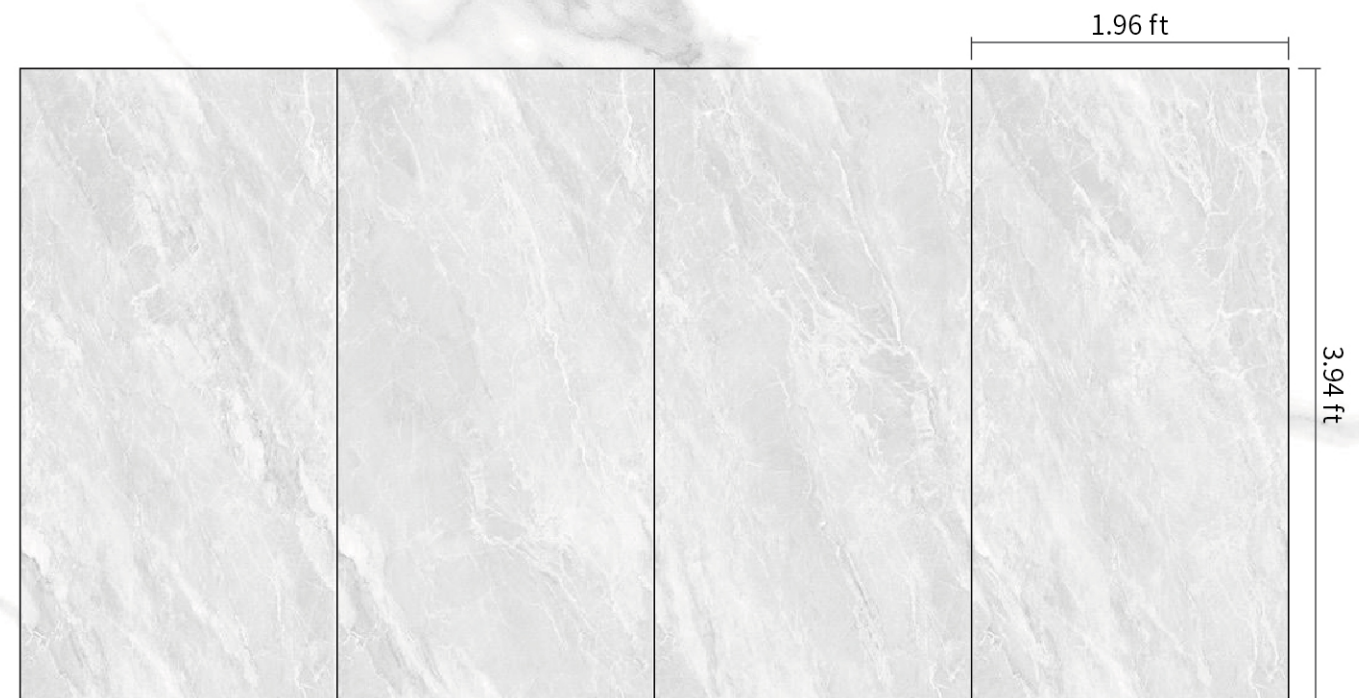

TURKISH GREY

TC126501

佛山灰

- Glossy Surface
- Continuous Texture
- Thickness: 0.35 ft