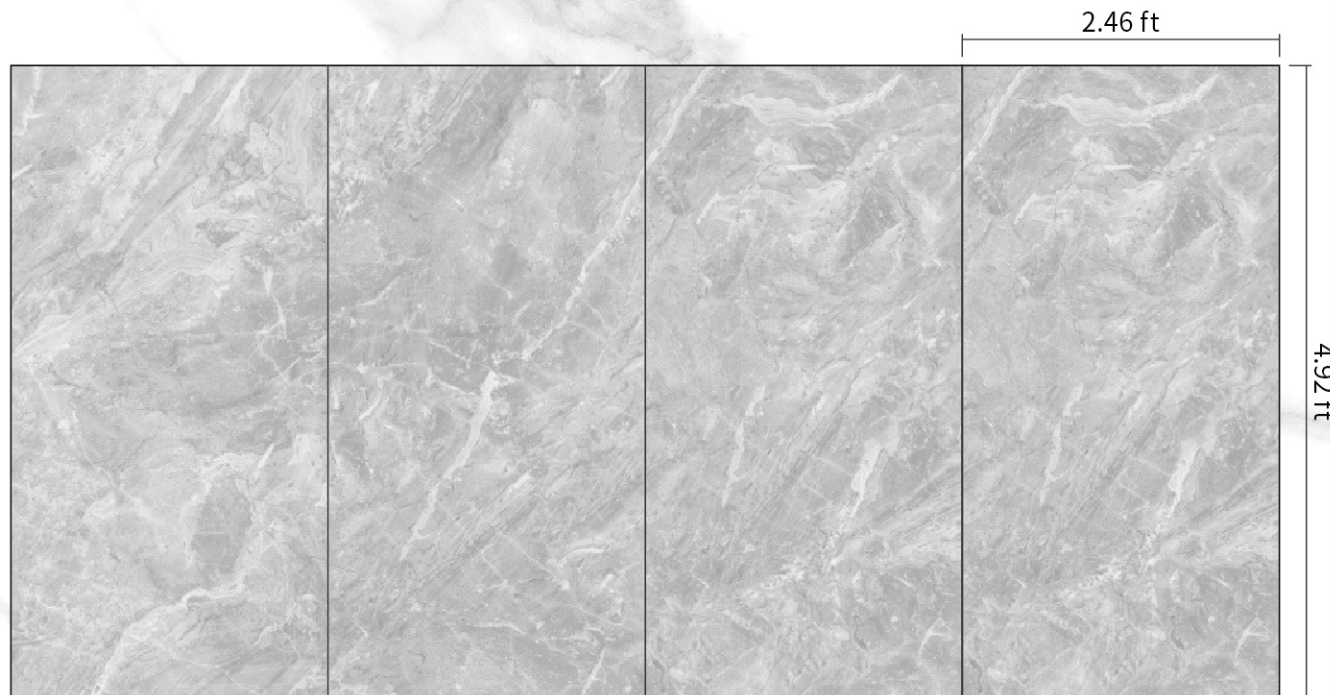

SANTA ANA GREY
K12001

圣安娜灰

- ◆ Glossy Surface
- ◆ Continuous Texture
- ◆ Thickness: 0.35 ft

CLOUD SEA ROCK
GT715021

云海岩

- ◆ Glossy Surface
- ◆ Continuous Texture
- ◆ Thickness: 0.35 ft

MONTECARLO GREY

715LY034

蒙特卡罗灰色

- ◆ Glossy Surface
- ◆ Continuous Texture
- ◆ Thickness: 0.35 ft

KAZEFURIWA

GT715032

风间岩

- ◆ Glossy Surface
- ◆ Continuous Texture
- ◆ Thickness: 0.35 ft

SNOW WHITE

TC126508